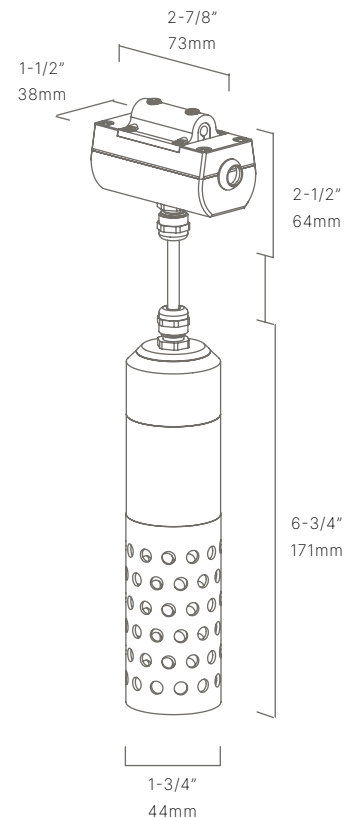

- Cree LED™ XLAMP® High Density (XHP)
- Thermally Integrated® w/ Copper Core Technology®
- Interchangeable optics from 25° to 60°
- Ideal for trees, patios and architectural features

CONFIGURATOR:

HCS110344	LED	FINISH
	<input type="text"/>	<input type="text"/>
() = Most common configuration	(2704) 2700K 4W (2706) 2700K 6W (2704) 2700K 4W (3006) 3000K 6W	(NAT) Natural Brass (BLP) Bronze Living Patina (BLPX) Extra Dark BLP (NI) Nickel PVD

AVAILABLE FINISHES:

FIXTURE DIMENSIONS	L6-3/4" x D1-3/4"
LIGHT SOURCE	Included LM11 LED Module
COLOR TEMPERATURES	2700K, 3000K
WATTAGES	6W, 8W, 12W
CRI (RA)	80 CRI
VOLTAGE	12V
DELIVERED LUMENS	345lm (3000K)
DIMMABLE	Yes, Dim to <10% via Transformer
DRIVER	Yes, 12V Integral Constant Current
TRANSFORMER	No, 12V AC/DC Transformer Required
MOUNT	Included J-Box
ACCESSORIES	Yes, Not Included
OPTICS	Yes, Included 15°, 25°, 40° & 60°
FINISH	Included Natural Brass
MATERIAL	Brass
LOCATION	Exterior Wet
CERTIFICATIONS	UL, IP66, IP67, Dark Sky
HOW TO SPECIFY	Call 760.931.2910